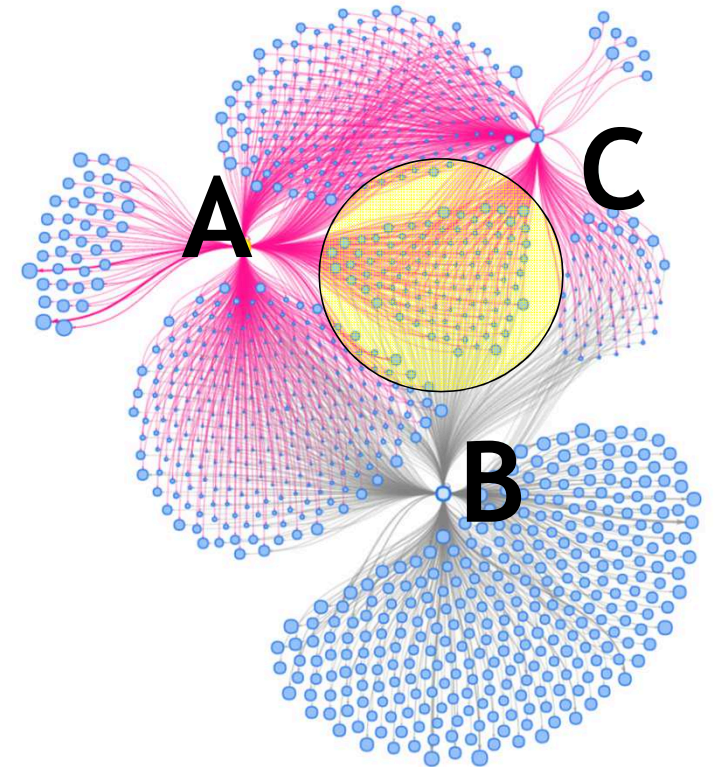

INTEGER: Zielsetzung

- **Phase 1: Erforschung der rechtlichen und technischen Rahmenbedingungen anwenderfreundlicher Software-Plattformen**, welche Analysten in deutschen Sicherheitsbehörden bei der Bearbeitung der kommunikativen Lage in Sozialen Medien unterstützen.
- **Phase 2: Entwicklung eines ethisch vertretbaren** und rechtssicheren Software-Demonstrators der die Anforderungen der Endnutzer adressiert